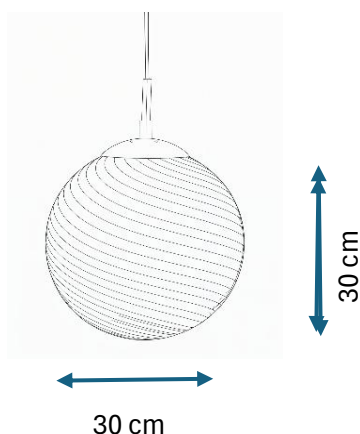

PRODUCT DATASHEET

Candy Ball Ø30 Pendant Green - 5705639748631

GENERAL INFORMATION

Product Code	748631
Collection	Halo Design
Product Category	Pendant
Product family	Candy
Use	Indoor
Application Environment	Pendant

DIMENTION & WEIGHT

Width (mm)	300
Height (mm)	300
Depth (mm)	300
Weight gram	1805

MATERIAL & COLOR

Product Color	Olive
Main Material(s)	Glass

TECHNICAL INFORMATION

IP Classification	IP20
Dimmable	Yes (according to the bulb)
Type:	Pendent-Non-Directional Light
Flicker Metric	00:00
Stroboscopic Effect Metric	00:00
LED module replaceable	No
Socket type	E27